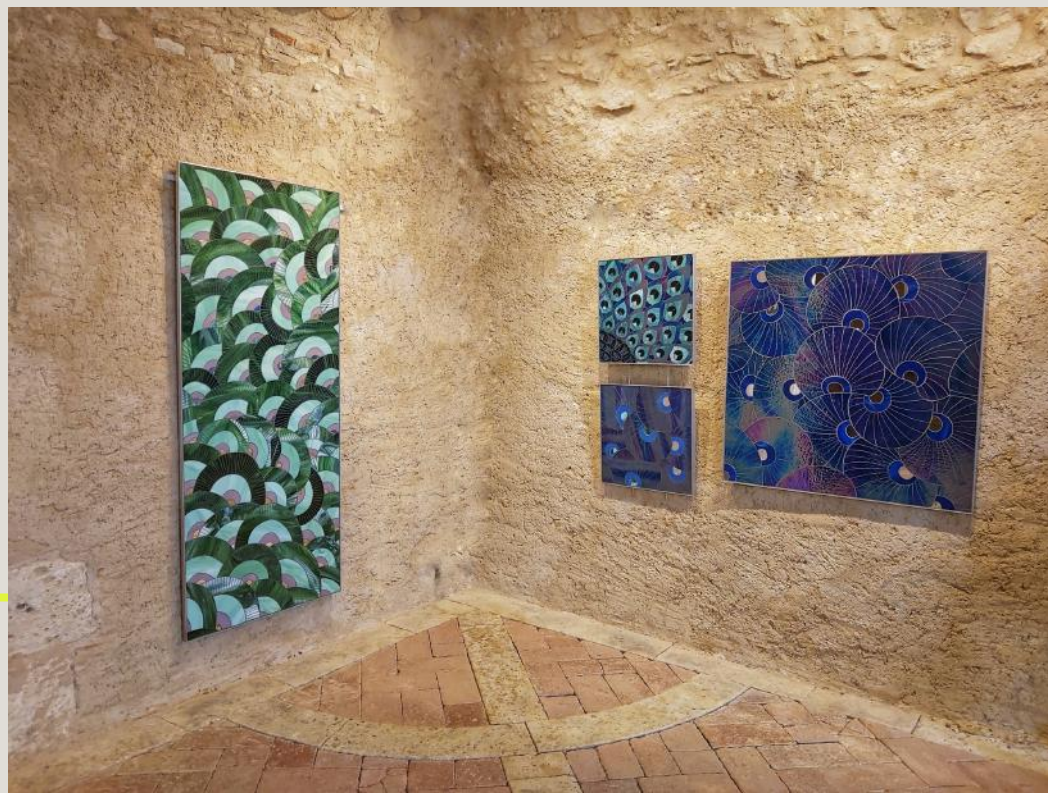

MYRIAM
HUBERT

Site internet :

<https://www.myriam-hubert.com>